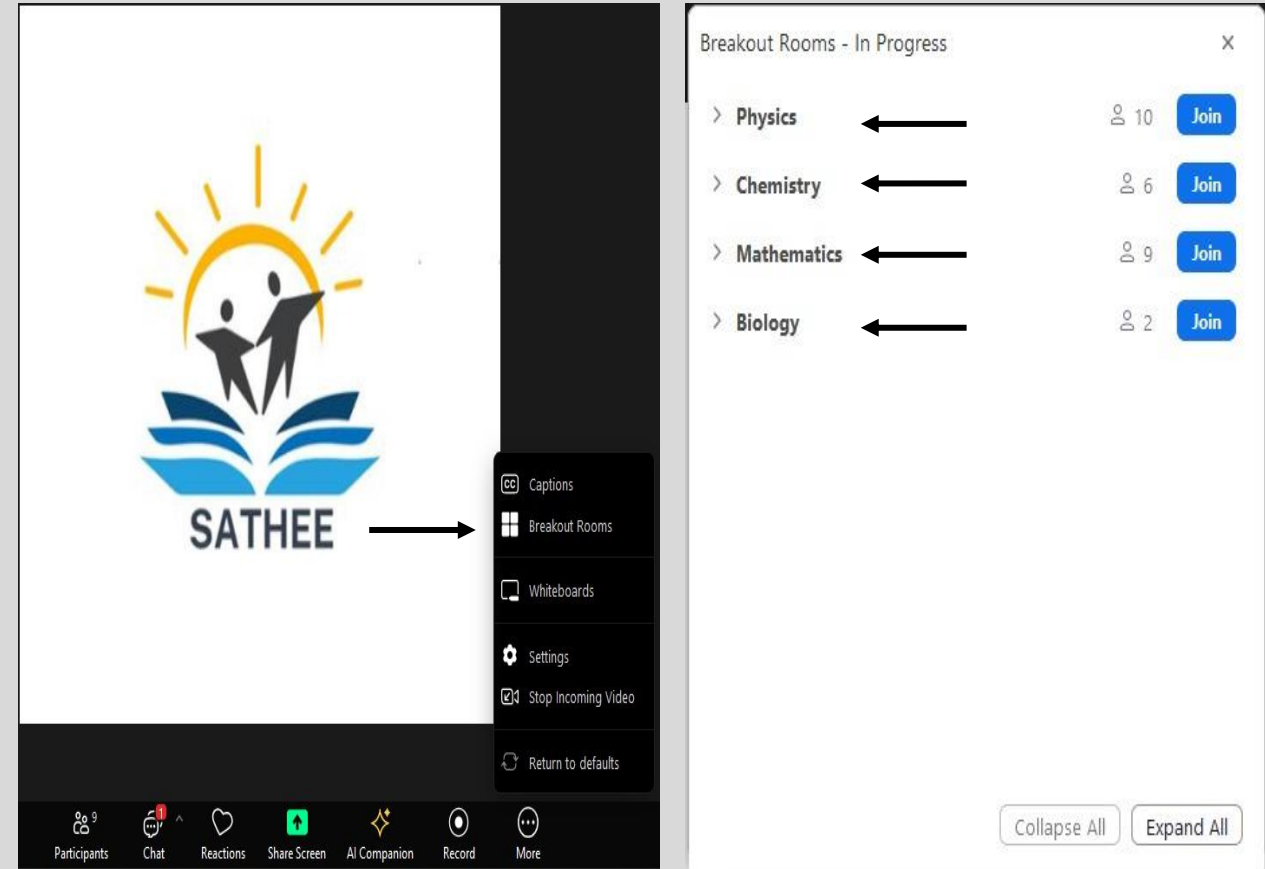

Join to Breakout rooms

How to join Breakout room using mobile?

How to join Breakout room using web?

Timing – 10:00 AM to 6:00 PM | Lunch Timing – 1:00 PM to 2:00 PM | Helpline Number : 9936581862