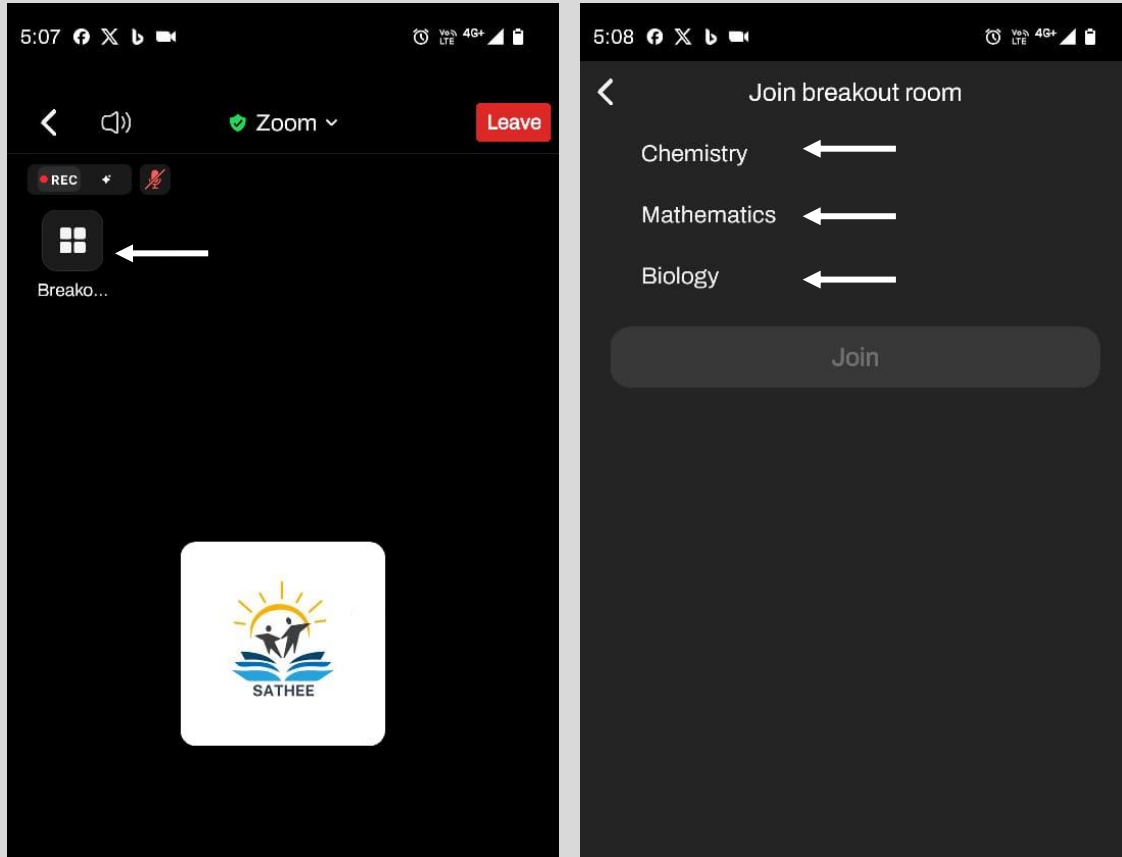

Join to Breakout rooms

How to join Breakout room using mobile?

How to join Breakout room using web?

Timing – 10:00 AM to 6:00 PM | Lunch Timing – 1:00 PM to 2:00 PM | Helpline Number : 9936581862